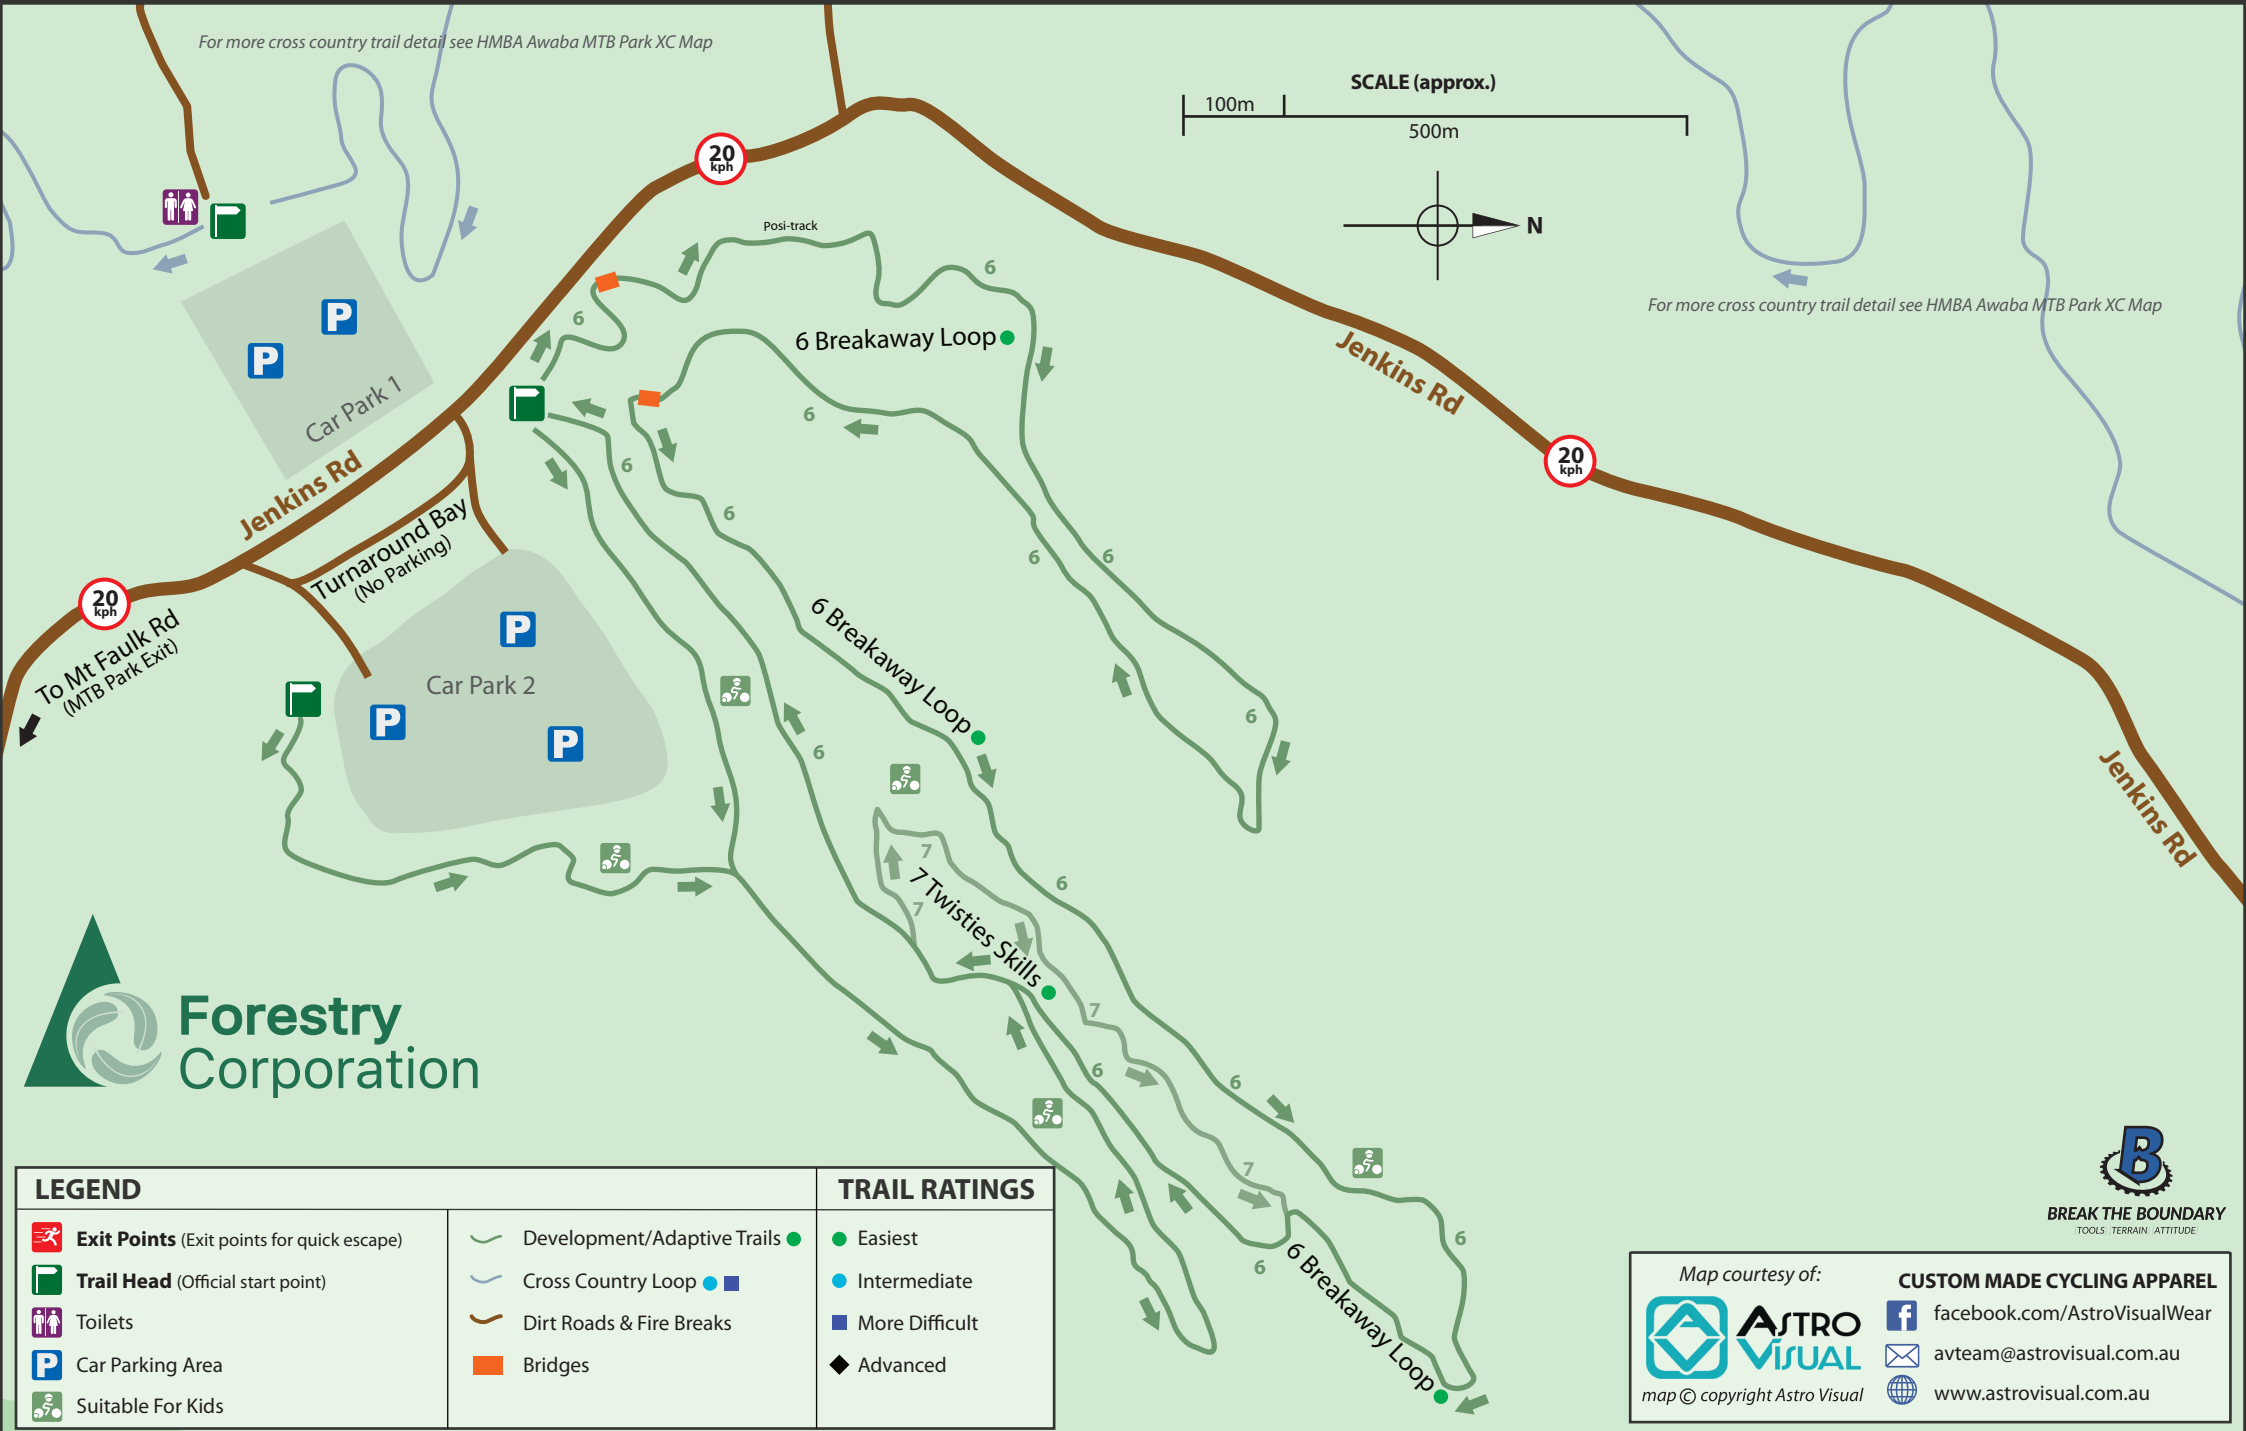

LEGEND		TRAIL RATINGS
Exit Points (Exit points for quick escape)	Development/Adaptive Trails ●	Easiest
Trail Head (Official start point)	Cross Country Loop ●●	Intermediate
Toilets	Dirt Roads & Fire Breaks	More Difficult
Car Parking Area	Bridges	Advanced
Suitable For Kids		